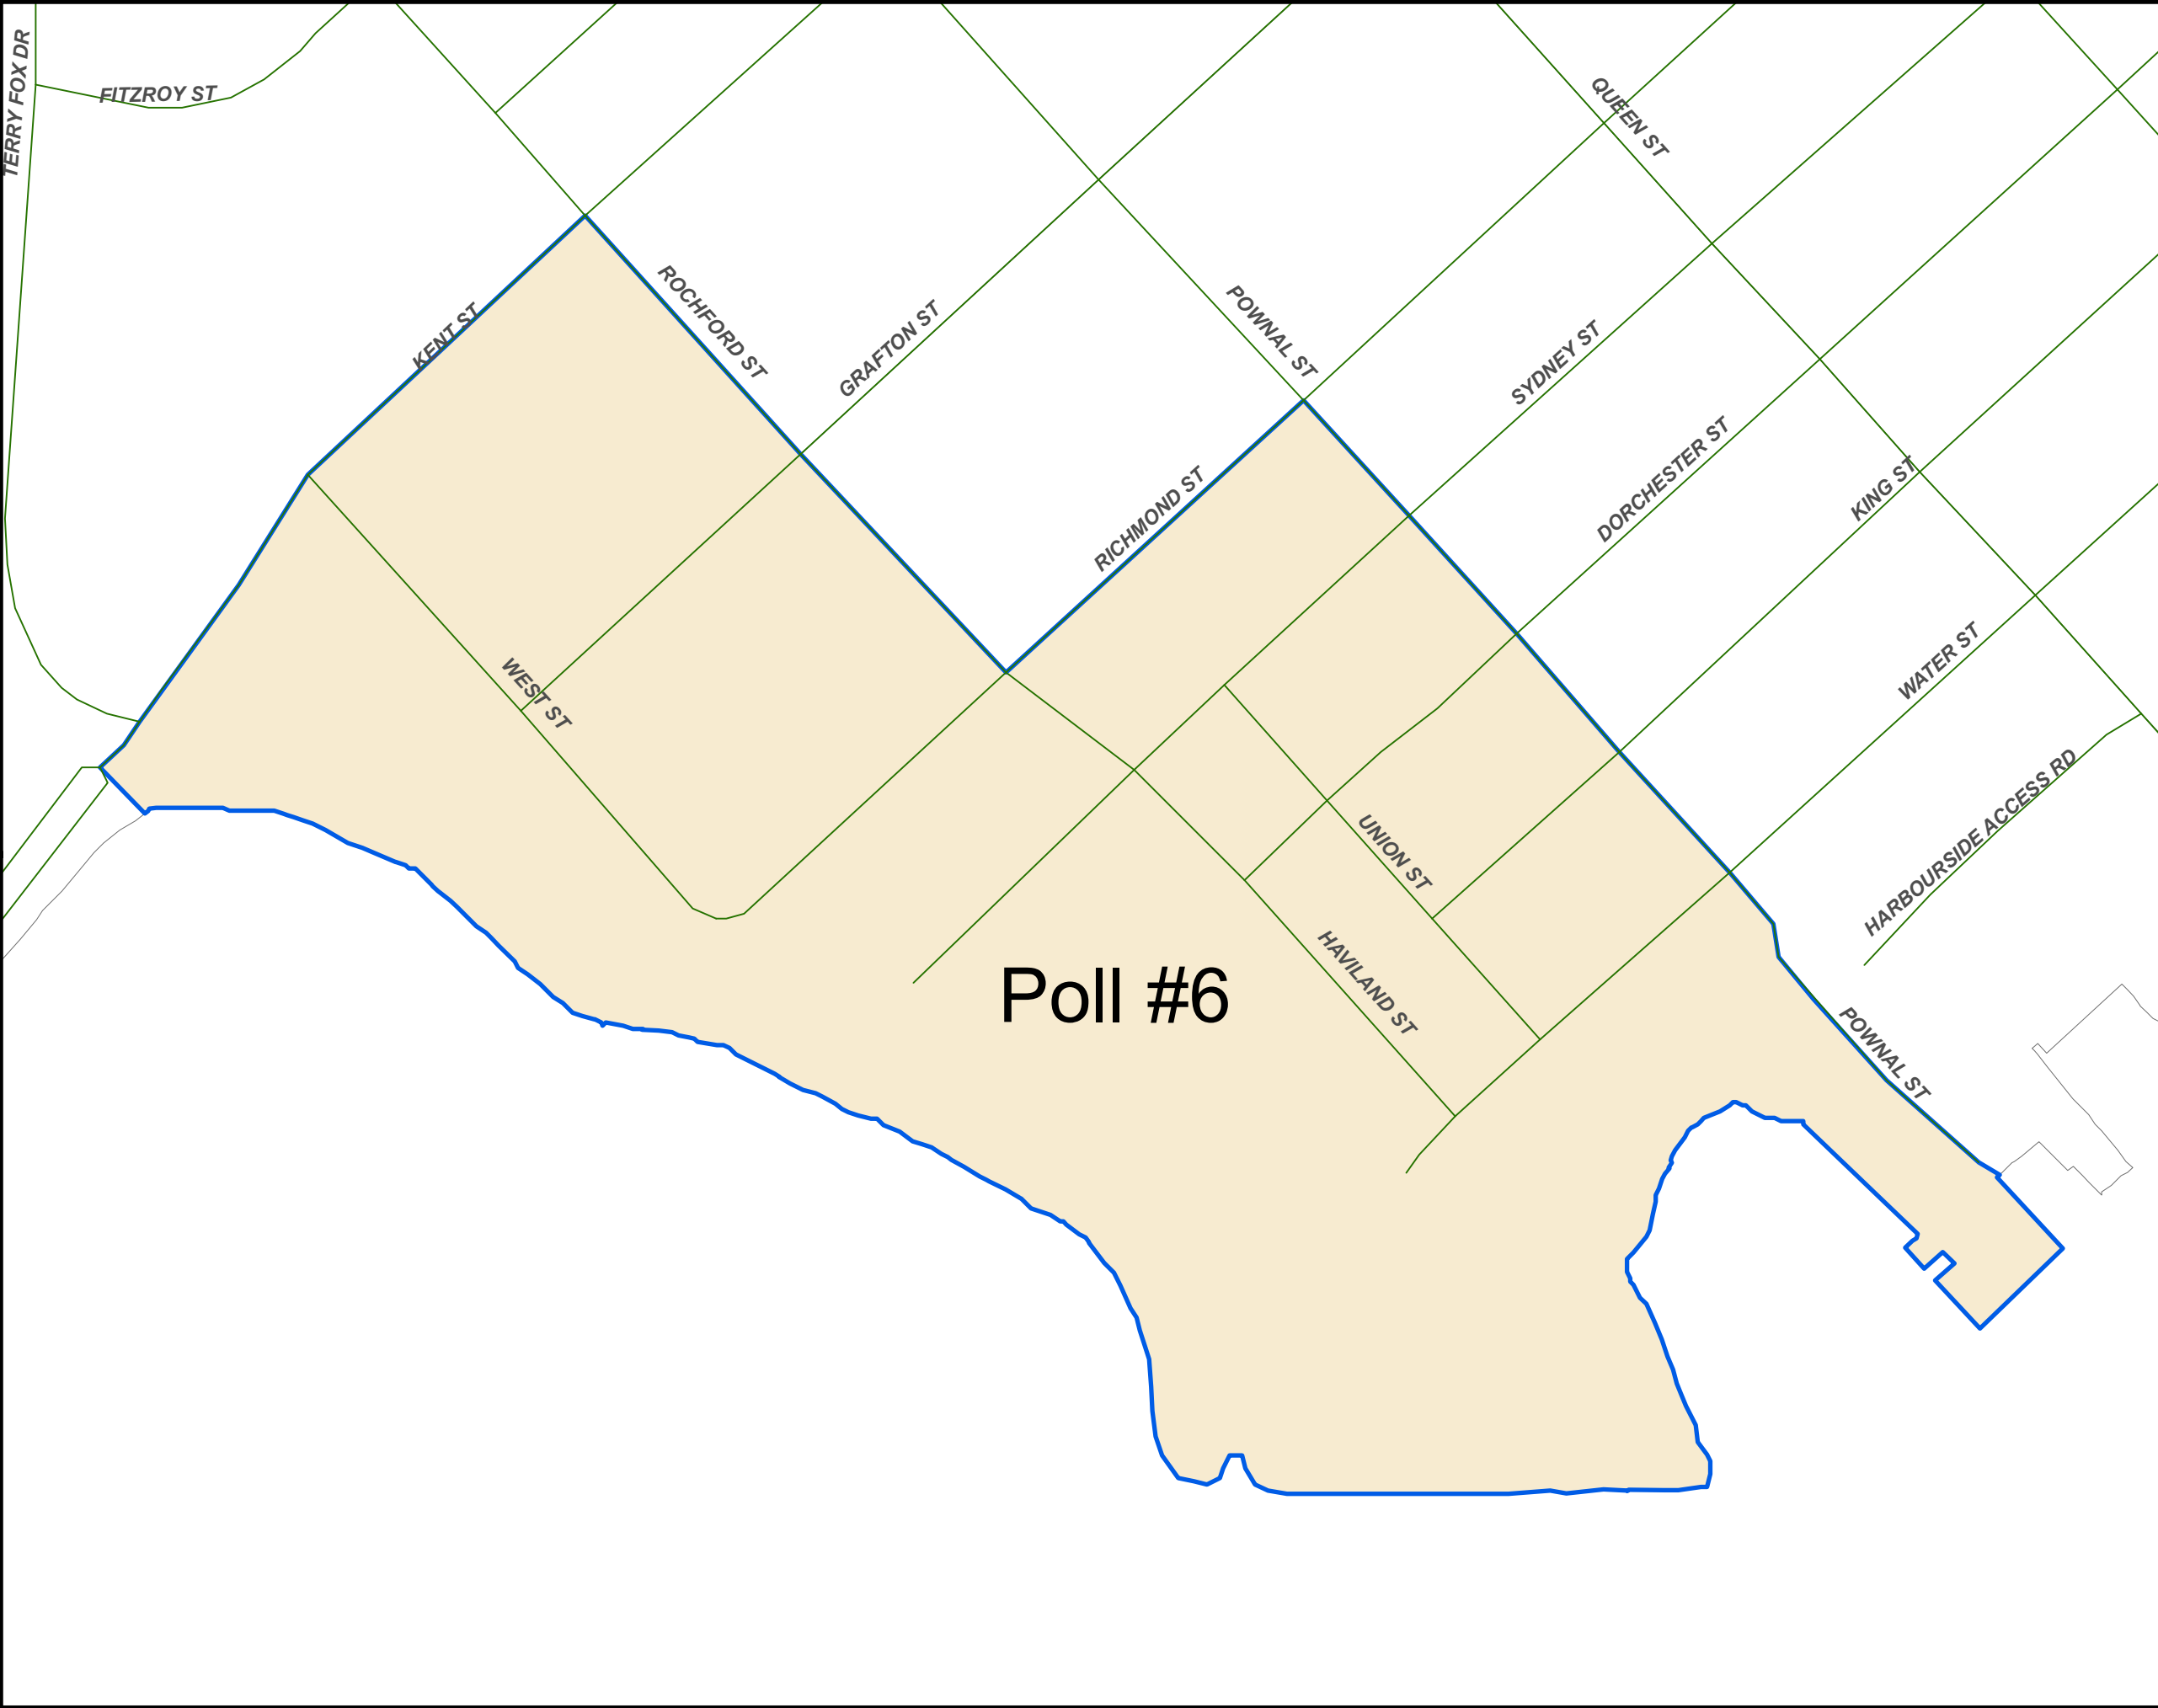

Charlottetown
Municipal Ward # 1
Queens Square
Polling Division
No. 6
HAVILAND ST

Legend

Municipal Poll

Note:
The maps are designed as a general index of the electoral district divisions and are not intended to be used for measurements or for legal purposes.