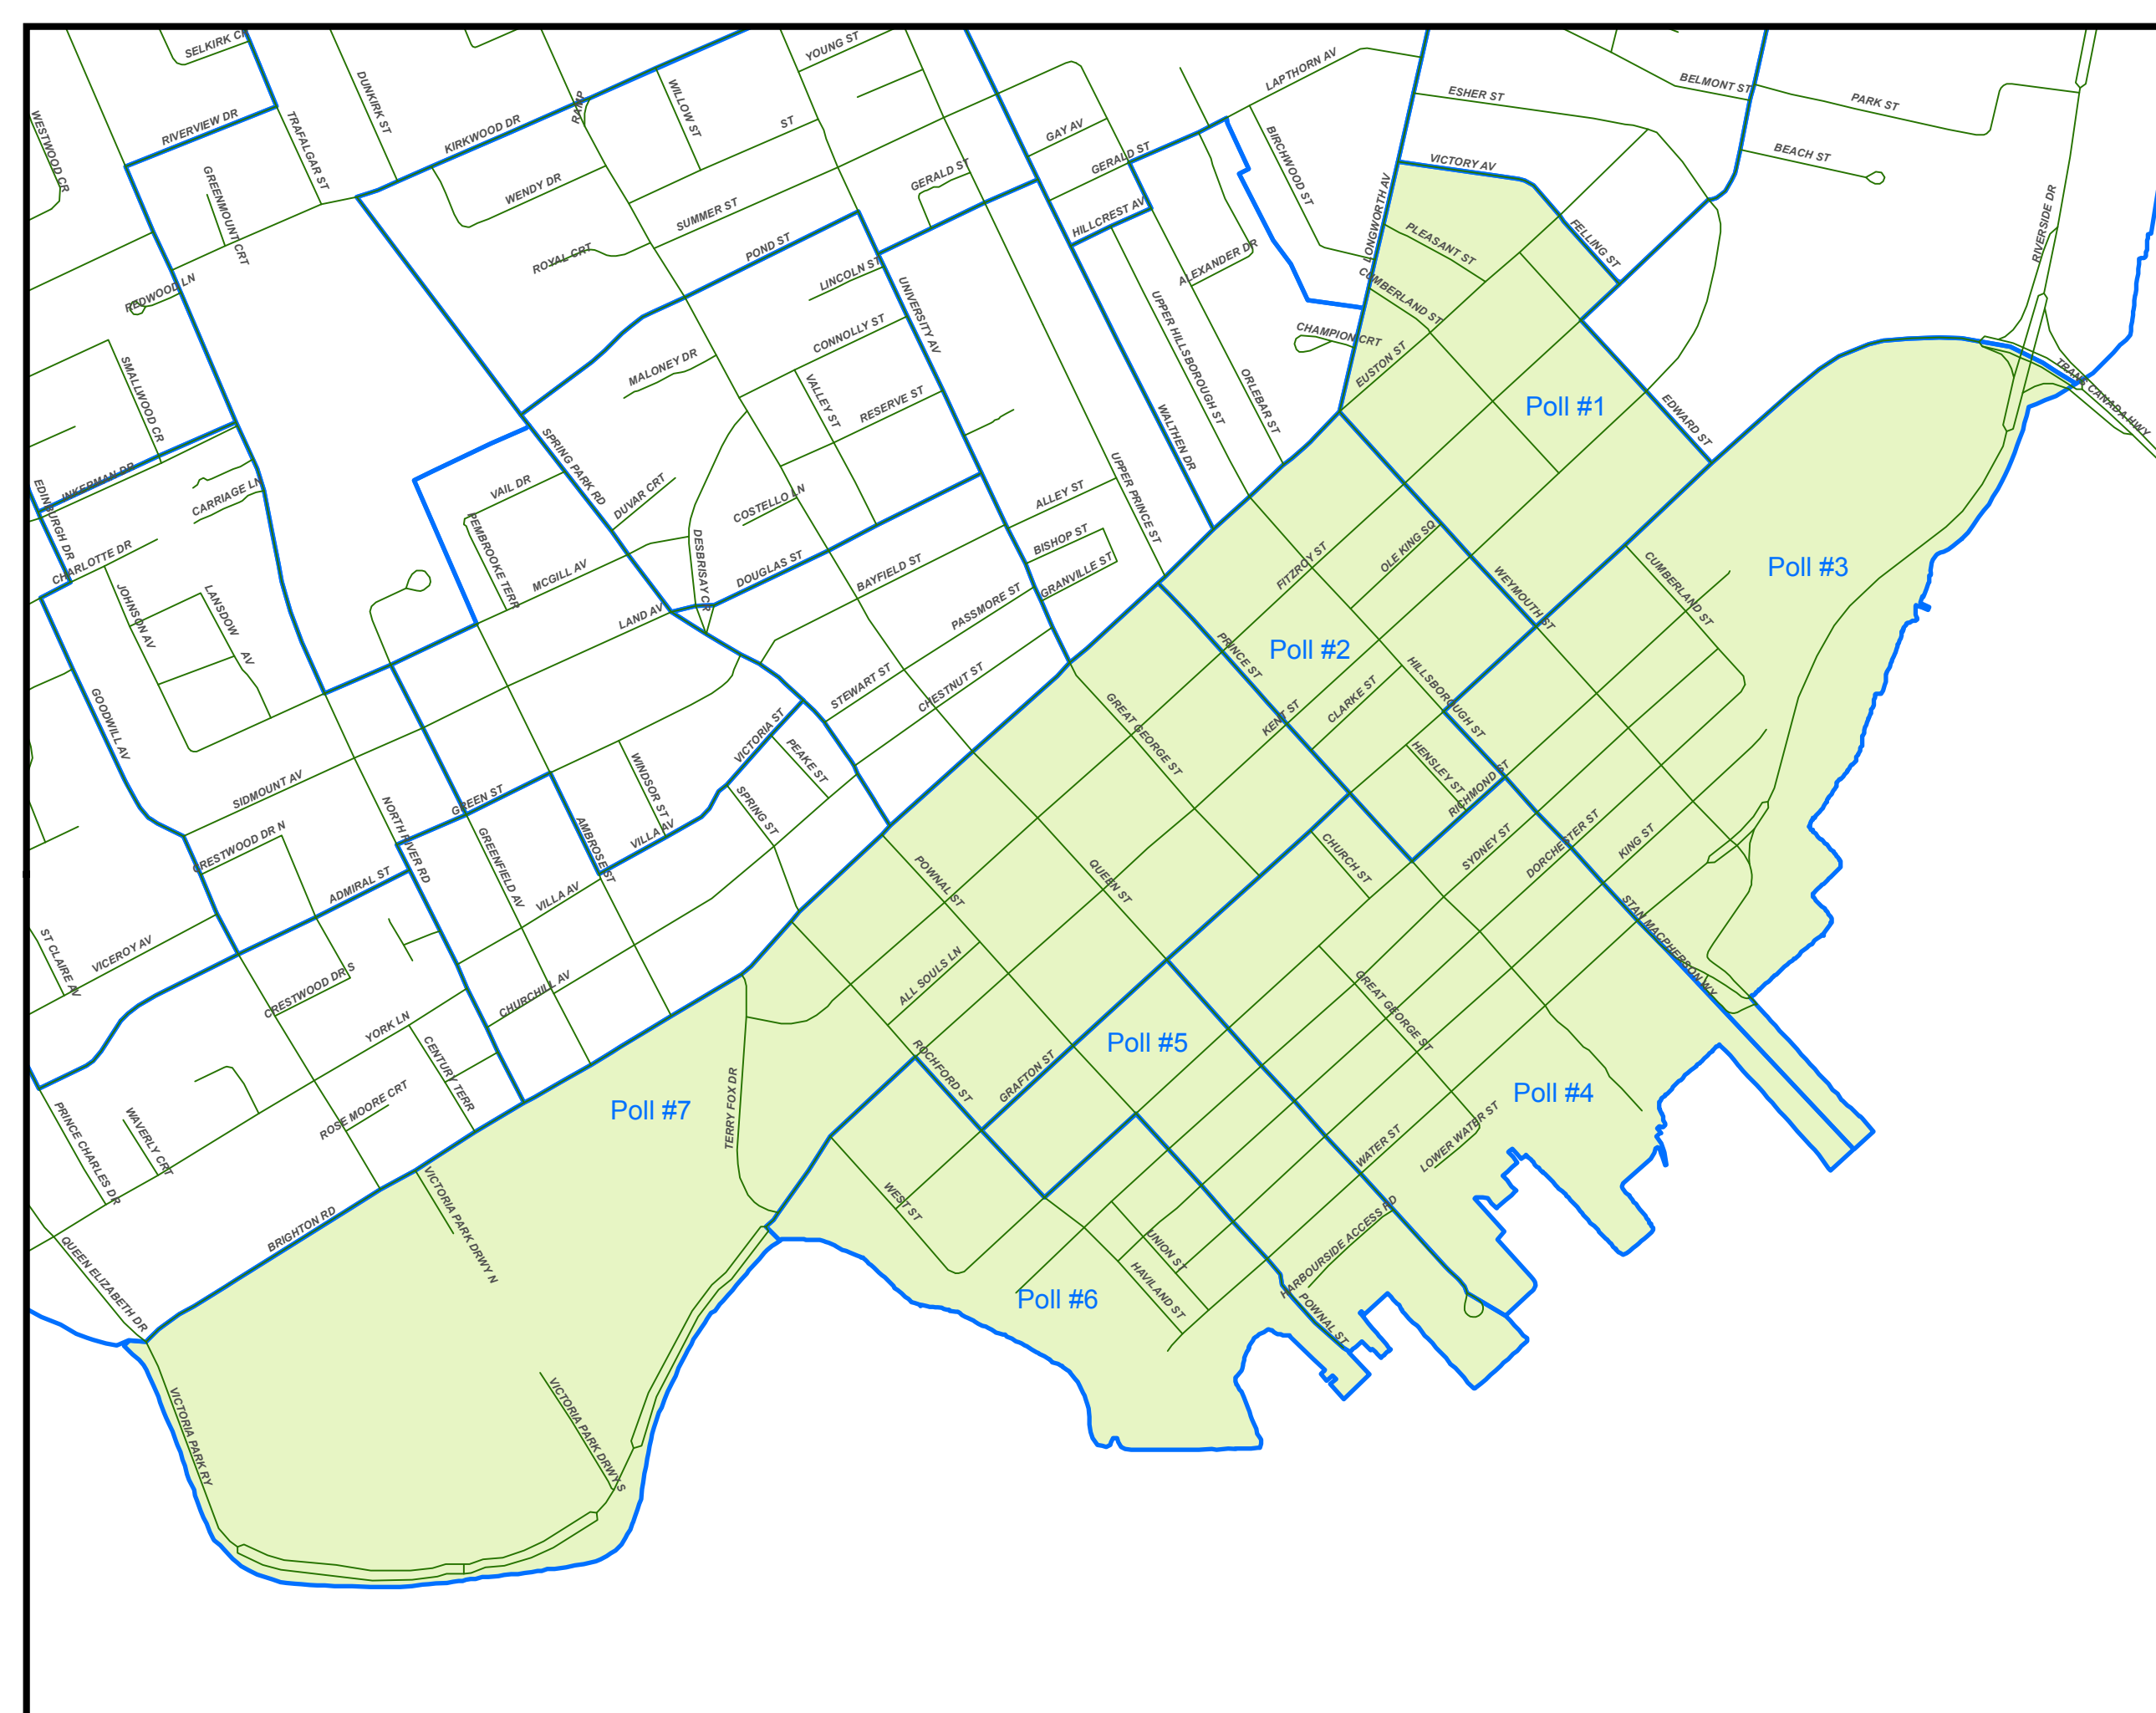

Charlottetown Municipal Ward # 1 Queens Square

Polling Divisions

- 1 - Pleasant St
- 2 - Clarke St.
- 3 - Cumberland St
- 4 - King St
- 5 - Pownal St
- 6 - Haviland St
- 7 - Fitzroy St.

Legend

- Municipal Poll
- Municipal Ward

Note:
The maps are designed as a general index of the electoral district divisions and are not intended to be used for measurements or for legal purposes.

199 Queen St.
Charlottetown, PE, C1A 4B7
(902) 566-5548