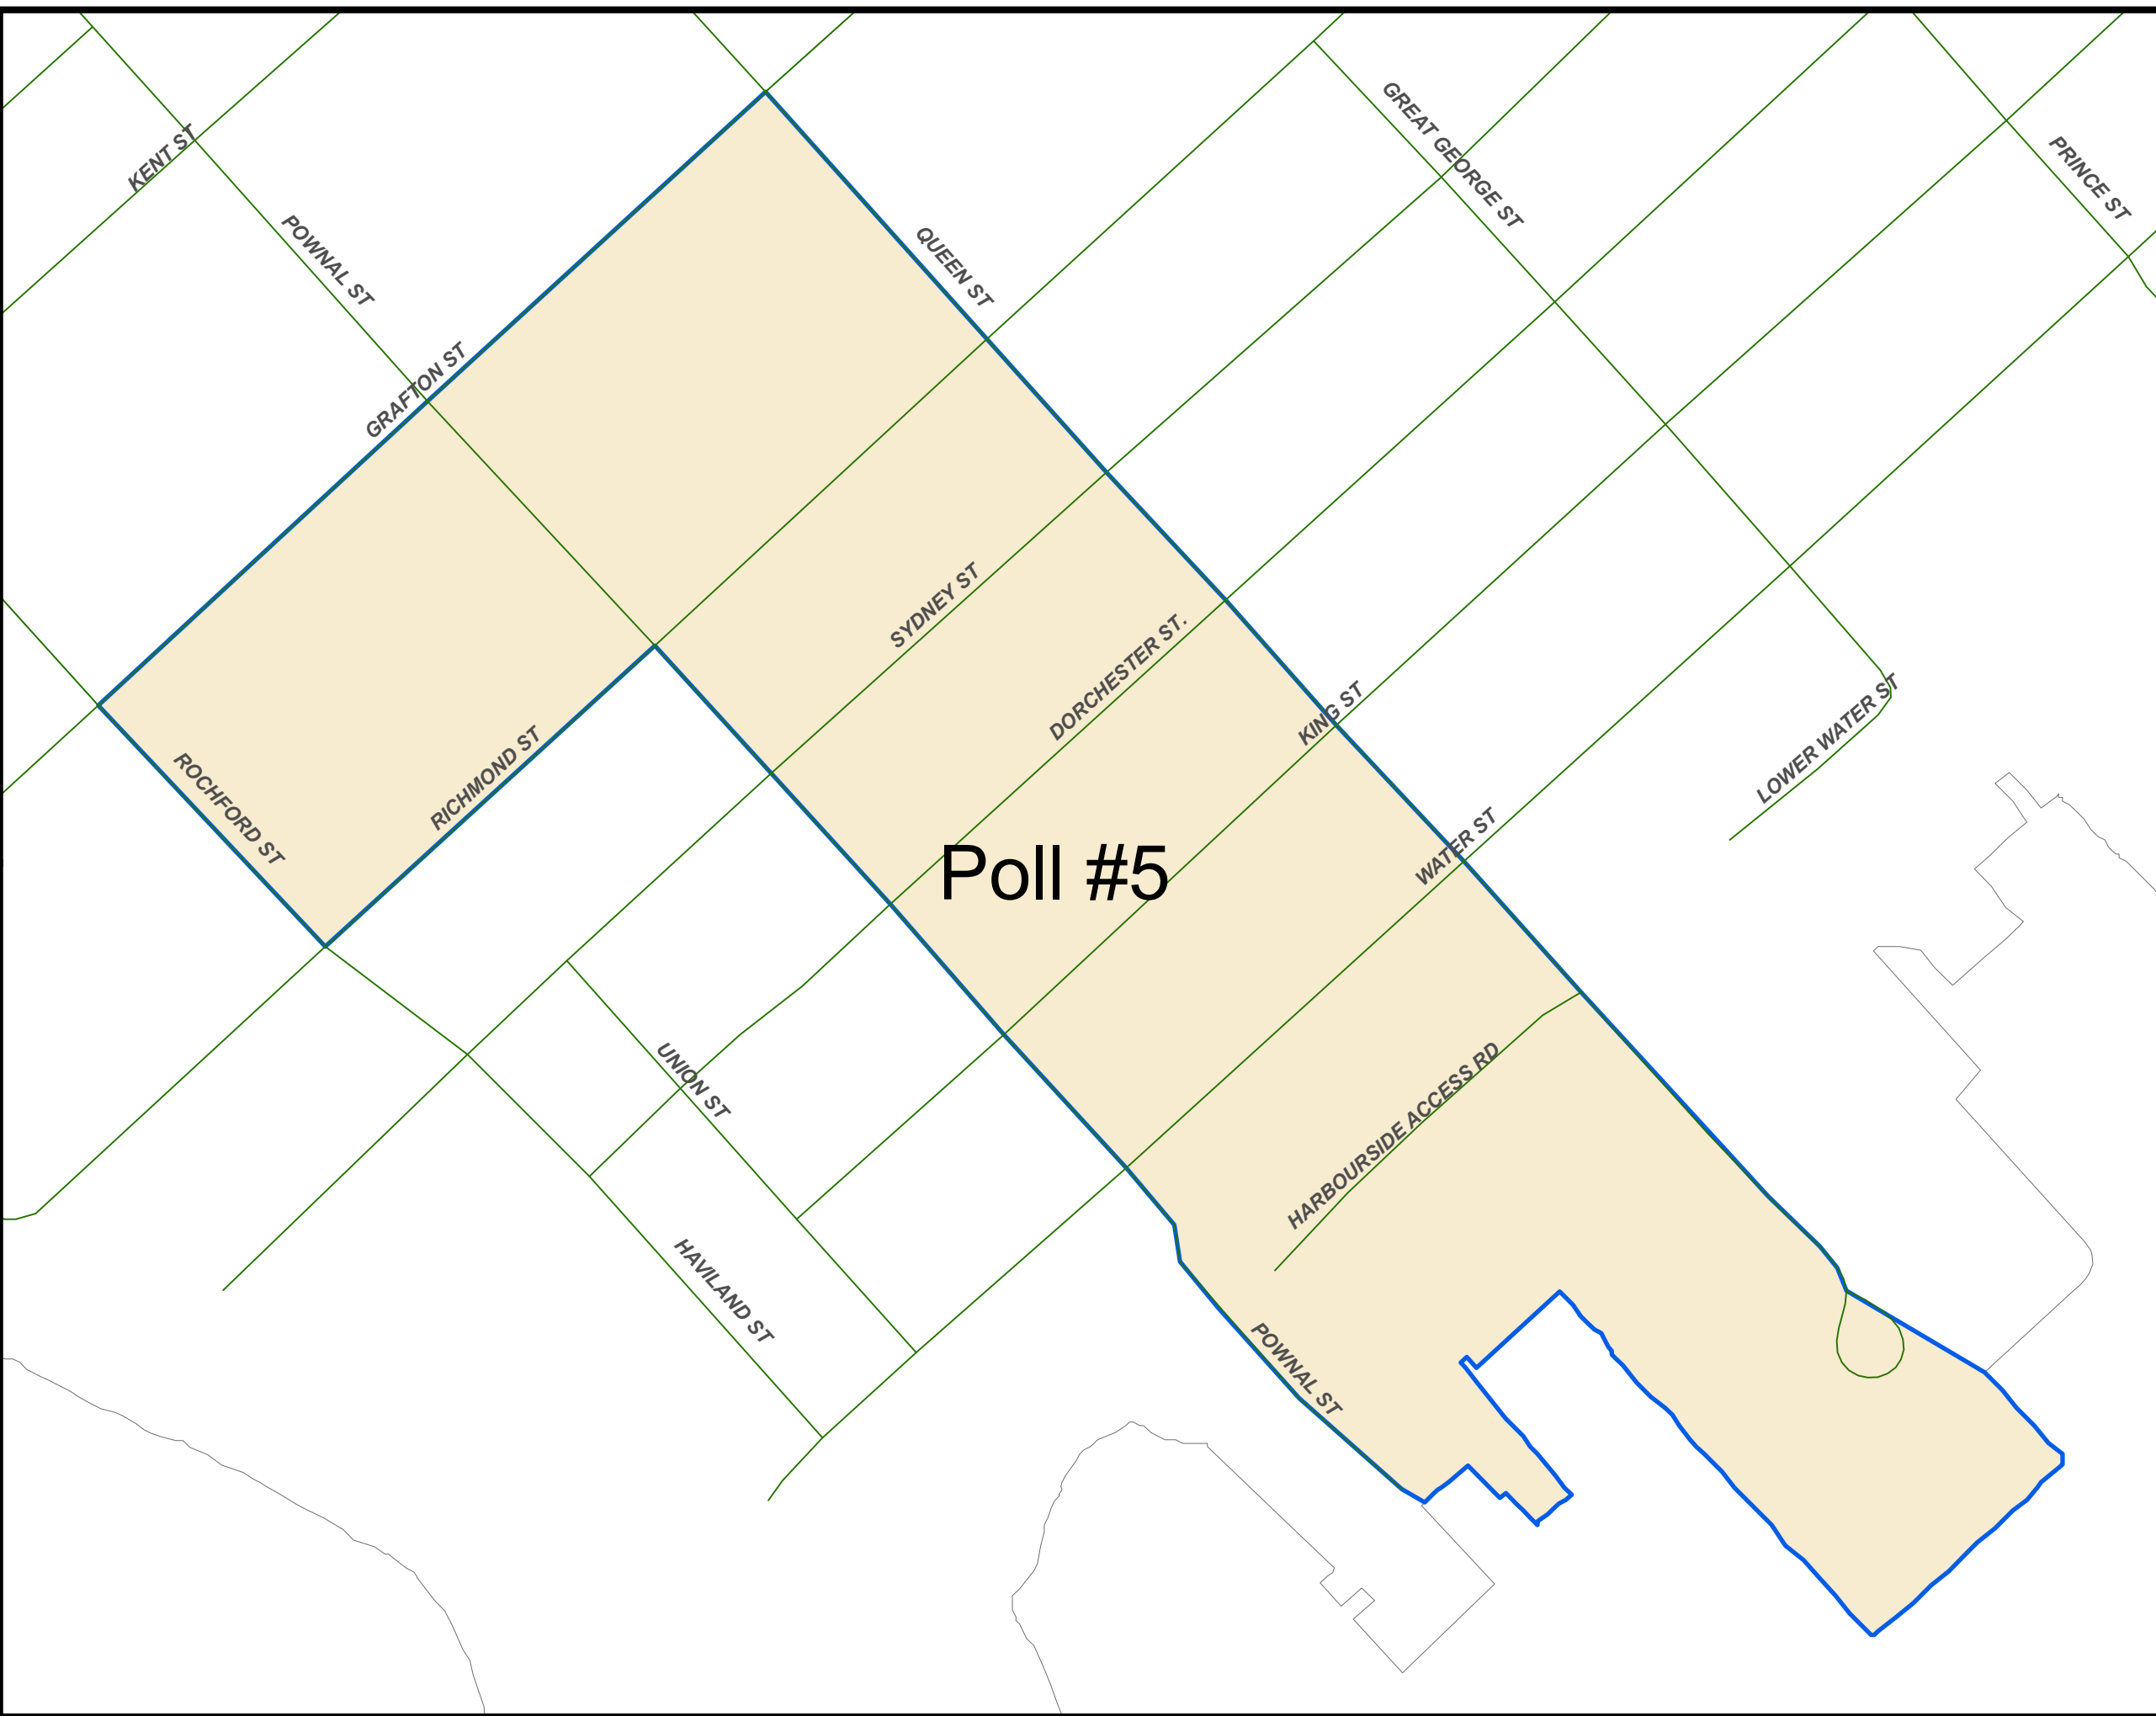

Charlottetown
Municipal Ward # 1
Queens Square

Polling Division
No. 5
POWNAL ST.

Legend

Municipal Poll

Note:
The maps are designed as a general index of the electoral district divisions and are not intended to be used for measurements or for legal purposes.

199 Queen St. Charlottetown, PE,
C1A 4B7
(902) 566-5548

Poll #5